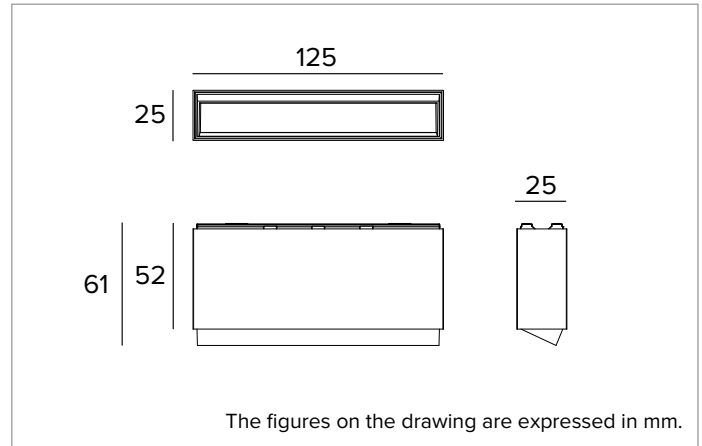

SOURCE

Hugh efficiency Ra90 LED Emitter.
Energy efficiency class: F
Nominal power: 7,3W
Nominal flux: 654lm
Colour rendering index: 90
Rf: 89.3
Rg: 104.3
CCT nominal: 3000K
Lifetime (L80/B10): >50000h tq +25°C

ILLUMINOTECHNICAL CHARACTERISTICS

Wall Washer optical system: a high reflectance anodised aluminium reflector, holographic diffuser filter, frame in black polycarbonate.
Optic: WALL WASHER
Optical efficiency: 64%
Fixture flux: 420lm
Luminous efficacy: 51lm/W
Photobiological safety: Compliant with RG1 low risk group

MECHANICAL CHARACTERISTICS

Black painted die-cast aluminium body. Sizes 125x25mm.
Colour and finish: Deep black
Dimensions: 25x125mm
Weight: 0.24Kg
Version: STANDARD
Degree of protection: IP20

ELECTRICAL CHARACTERISTICS

Fixture Power: 8W
Power supply: 48Vdc
Insulation Class: CLASS 3
Class F: YES
Ambient temperature: 0°C / +25°C

INSTALLATION

Extremely rapid, versatile and simple mechanical and electrical coupling system using magnets which support the fixture on the Power Track and feed power inside the fixture on all versions.

NOTES

110-277Vac version available on request.

WARRANTY

5 years.

*Due to the technological evolution of the electronic components, the data provided may be updated, and as such, confirmation must be requested during the order process.
Luminous flux and power supply have +/-10% tolerances with respect to the indicated value. tq +25°C (CIE 121).*

We reserve the right to make technical changes.

Targetti Sankey S.r.l.
Via Pratese, 164
50145 Firenze - Italy
Tel: +39 055 37911
targetti.com
targetti@targetti.com

CCIAA Firenze
Share Capital:
€ 500.000,00
VAT N. (IT):
01537660480
R.E.A.: FI-275656

TARGETTI